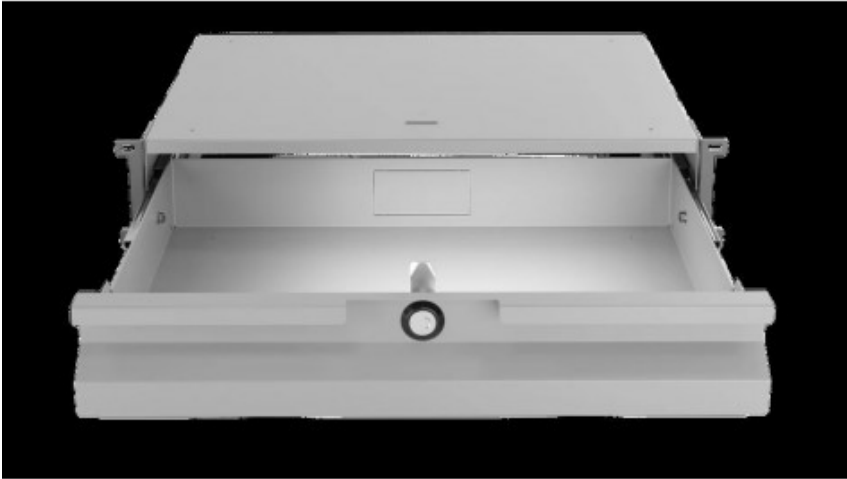

Szuflada do szafy RACK 19", 2U/320, Netrack, szara

Product price:

**PLN101.52 tax
included**

Product codes:

Reference: 119-100-320-321

EAN13: 5905996211339

UPC: -

Product features:

Basic dimensions: 19 "/ 2U

Load capacity: 30 kg

Height [mm]: 88,9

Width [mm]: 488

Weight [kg]: 3,7

Height of the packed product [mm]: 505

Width of the packed product [mm]: 392

Depth of the packed product [mm]: 150, 320

Weight of the packed product [kg]: 4,18

Product assembled / requires assembly: product ready for installation

Standard Rack: 19 "

Height U: 3

Recommended minimum 19 " [mm] rack depth: 400

Color: gray

Color code: RAL 7035